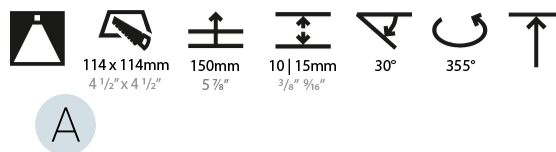

PHYSICAL

Shape: Square
Length (mm): 119
Length (in): 4 ¹¹/₁₆
Width (mm): 119
Width (in): 4 ¹¹/₁₆
Depth (mm): 132
Depth (in): 5 ³/₁₆
Ceiling Thickness (mm): 10 / 12.5 / 15
Ceiling Thickness (in): 3/8 or 1/2 or 9/16
Min. Recessing Depth (mm): 200
Min. Recessing Depth (in): 7 ⁷/₈
Light Distribution: Adjustable / Downlight
Weight (kg): 0.544
Weight (lbs): 1.2
Fixture Finish: SSR / BKV / CWI / CRY / HAB / UFT / ITA / RUA / FTG / MYG / LOD / PUS / FRO / FUP / KIA / POP / BLS / SPG / MEY / GOH / GUM / CHC / COM / ABZ / JAG / OBR / MOS / ROR
Fixture Material: Aluminum Die Cast
Cut-out Measurements: 114mm / 4 1/2" x 114mm / 4 1/2"

ELECTRICAL

Lamp Type: LED (Zhaga Standard)
Input Wattage (W): 13.2 / 16.5
Total Output Wattage (W): 12 / 14
Dimming: Tri-Mode (Non-Dimming and Phase Dimming (120Vac only) and 0-10V Dimming)
Driver Included: No
Driver Location: Recessed Housing
Driver Type: Constant Current - Universal
Driver Class: Class 2
Housing: See components
Input Voltage (V): 120 - 277
Constant Current (MA): 350

LED

Number of LEDs: 1
Color Temperature (°K): 2700 / 3000 / 3500 / 4000
Max. Delivered Lumen (lm): 850 / 950 / 1019 / 1040
Nominal Lumen (lm): 960 / 1070 / 1156 / 1180
CRI: >90 CRI
Lamp Life (hrs): 50000

OPTICAL

Reflector°: 10
Adjustability: Rotational 355°; Tilt 30°

RATINGS AND CERTIFICATIONS

Certified By: Certified for North American Standards
IP rating: IP20