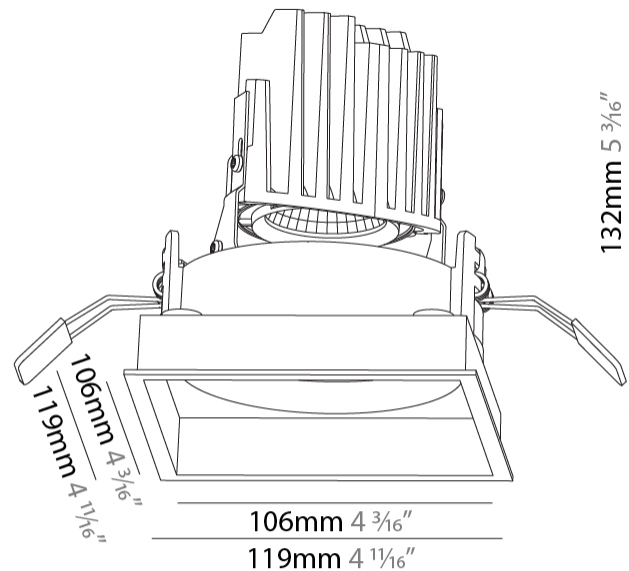

PHYSICAL

Shape: Square
Length (mm): 119
Length (in): 4 ¹¹/₁₆
Width (mm): 119
Width (in): 4 ¹¹/₁₆
Depth (mm): 132
Depth (in): 5 ³/₁₆
Ceiling Thickness (mm): 10 / 12.5 / 15
Ceiling Thickness (in): 3/8 or 1/2 or 9/16
Min. Recessing Depth (mm): 200
Min. Recessing Depth (in): 7 ⁷/₈
Light Distribution: Adjustable / Downlight
Weight (kg): 0.544
Weight (lbs): 1.2
Fixture Finish: SSR / BKV / CWI / CRY / HAB / UFT / ITA / RUA / FTG / MYG / LOD / PUS / FRO / FUP / KIA / POP / BLS / SPG / MEY / GOH / GUM / CHC / COM / ABZ / JAG / OBR / MOS / ROR
Fixture Material: Aluminum Die Cast
Cut-out Measurements: 114mm / 4 1/2" x 114mm / 4 1/2"

ELECTRICAL

Lamp Type: LED (Zhaga Standard)
Input Wattage (W): 13.2 / 16.5
Total Output Wattage (W): 12 / 14
Dimming: Tri-Mode (Non-Dimming and Phase Dimming (120Vac only) and 0-10V Dimming)
Driver Included: No
Driver Location: Recessed Housing
Driver Type: Constant Current - Universal
Driver Class: Class 2
Housing: See components
Input Voltage (V): 120 - 277
Constant Current (MA): 350

LED

Number of LEDs: 1
Color Temperature (°K): 2700 / 3000 / 3500 / 4000
Max. Delivered Lumen (lm): 850 / 950 / 1019 / 1040
Nominal Lumen (lm): 960 / 1070 / 1156 / 1180
CRI: >90 CRI
Lamp Life (hrs): 50000

OPTICAL

Reflector°: 10
Adjustability: Rotational 355°; Tilt 30°

RATINGS AND CERTIFICATIONS

Certified By: Certified for North American Standards
IP rating: IP20