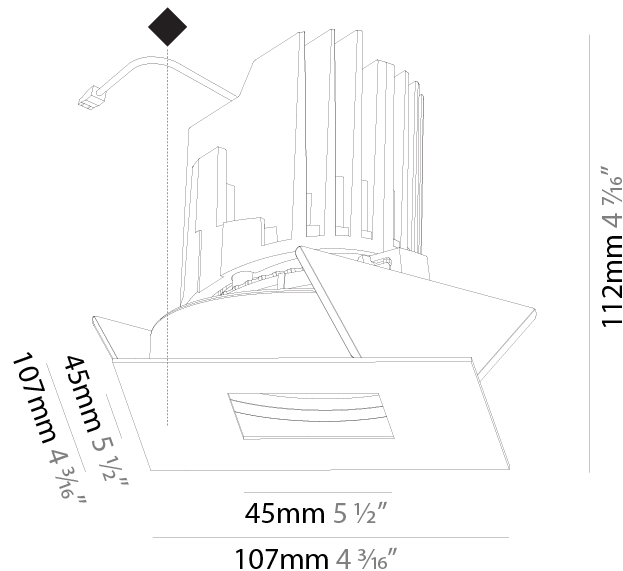

PHYSICAL

Shape: Square
Length (mm): 107
Length (in): 4 3/16
Width (mm): 107
Width (in): 4 3/16
Depth (mm): 112
Depth (in): 4 7/16
Ceiling Thickness (mm): 10 / 12.5 / 15
Ceiling Thickness (in): 3/8 or 1/2 or 9/16
Min. Recessing Depth (mm): 130
Min. Recessing Depth (in): 5 1/8
Light Distribution: Adjustable / Downlight
Weight (kg): 0.479
Weight (lbs): 1.06
Fixture Finish: SSR / BKV / CWI / CRY / HAB / UFT / ITA / RUA / FTG / MYG / LOD / PUS / FRO / FUP / KIA / POP / BLS / SPG / MEY / GOH / GUM / CHC / COM / ABZ / JAG / OBR / MOS / ROR
Fixture Material: Aluminum Die Cast
Cut-out Measurements: 98mm / 3 7/8"

ELECTRICAL

Lamp Type: LED (Zhaga Standard)
Input Wattage (W): 13.2 / 16.5
Total Output Wattage (W): 12 / 14
Dimming: Tri-Mode (Non-Dimming and Phase Dimming (120Vac only) and 0-10V Dimming)
Driver Included: No
Driver Location: Recessed Housing
Driver Type: Constant Current - Universal
Driver Class: Class 2
Housing: See components
Input Voltage (V): 120 - 277
Constant Current (MA): 350

LED

Number of LEDs: 1
Color Temperature (°K): 2700 / 3000 / 3500 / 4000
Max. Delivered Lumen (lm): 850 / 950 / 1019 / 1040
Nominal Lumen (lm): 960 / 1070 / 1156 / 1180
CRI: >90 CRI
Lamp Life (hrs): 50000

OPTICAL

Reflector°: 10
Adjustability: Rotational 355°; Tilt 30°

RATINGS AND CERTIFICATIONS

Certified By: Certified for North American Standards
IP rating: IP20