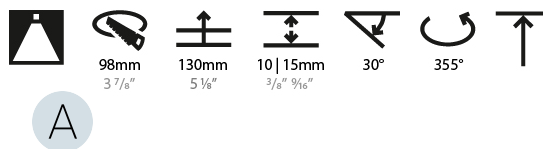

PHYSICAL

Shape: Square
Length (mm): 107
Length (in): 4 3/16
Width (mm): 107
Width (in): 4 3/16
Depth (mm): 112
Depth (in): 4 7/16
Ceiling Thickness (mm): 10 / 12.5 / 15
Ceiling Thickness (in): 3/8 or 1/2 or 9/16
Min. Recessing Depth (mm): 130
Min. Recessing Depth (in): 5 1/8
Light Distribution: Adjustable / Downlight
Weight (kg): 0.479
Weight (lbs): 1.06
Fixture Finish: SSR / BKV / CWI / CRY / HAB / UFT / ITA / RUA / FTG / MYG / LOD / PUS / FRO / FUP / KIA / POP / BLS / SPG / MEY / GOH / GUM / CHC / COM / ABZ / JAG / OBR / MOS / ROR
Fixture Material: Aluminum Die Cast
Cut-out Measurements: 98mm / 3 7/8"

ELECTRICAL

Lamp Type: LED (Zhaga Standard)
Input Wattage (W): 13.2 / 16.5
Total Output Wattage (W): 12 / 14
Dimming: Tri-Mode (Non-Dimming and Phase Dimming (120Vac only) and 0-10V Dimming)
Driver Included: No
Driver Location: Recessed Housing
Driver Type: Constant Current - Universal
Driver Class: Class 2
Housing: See components
Input Voltage (V): 120 - 277
Constant Current (MA): 350

LED

Number of LEDs: 1
Color Temperature (°K): 2700 / 3000 / 3500 / 4000
Max. Delivered Lumen (lm): 850 / 950 / 1019 / 1040
Nominal Lumen (lm): 960 / 1070 / 1156 / 1180
CRI: >90 CRI
Lamp Life (hrs): 50000

OPTICAL

Reflector°: 10
Adjustability: Rotational 355°; Tilt 30°

RATINGS AND CERTIFICATIONS

Certified By: Certified for North American Standards
IP rating: IP20